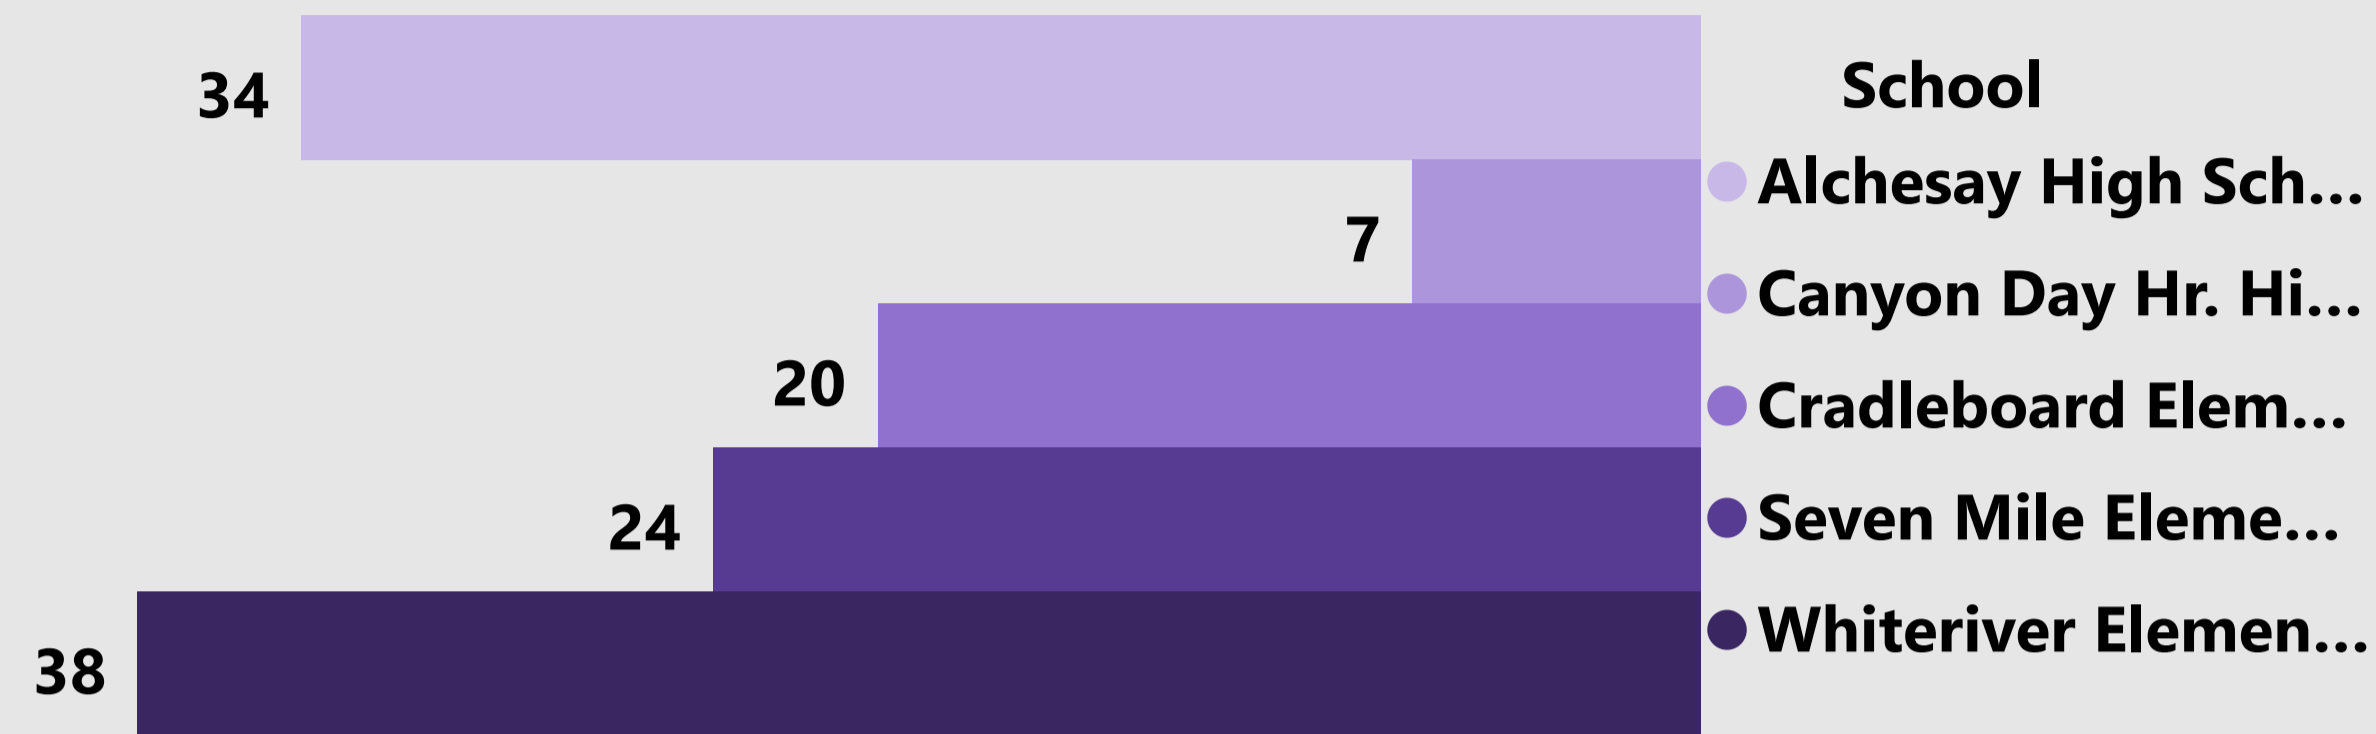

Total Number of Pools for Schools in District

Total Number of Cases for Schools in District

Total Number of Positive Pools for Schools in District

Percent positive Among In-Person Student and Staff within District

0.01

**Whiteriver Unified School District
SafeSchools Testing Week of
May 27th, 2022**