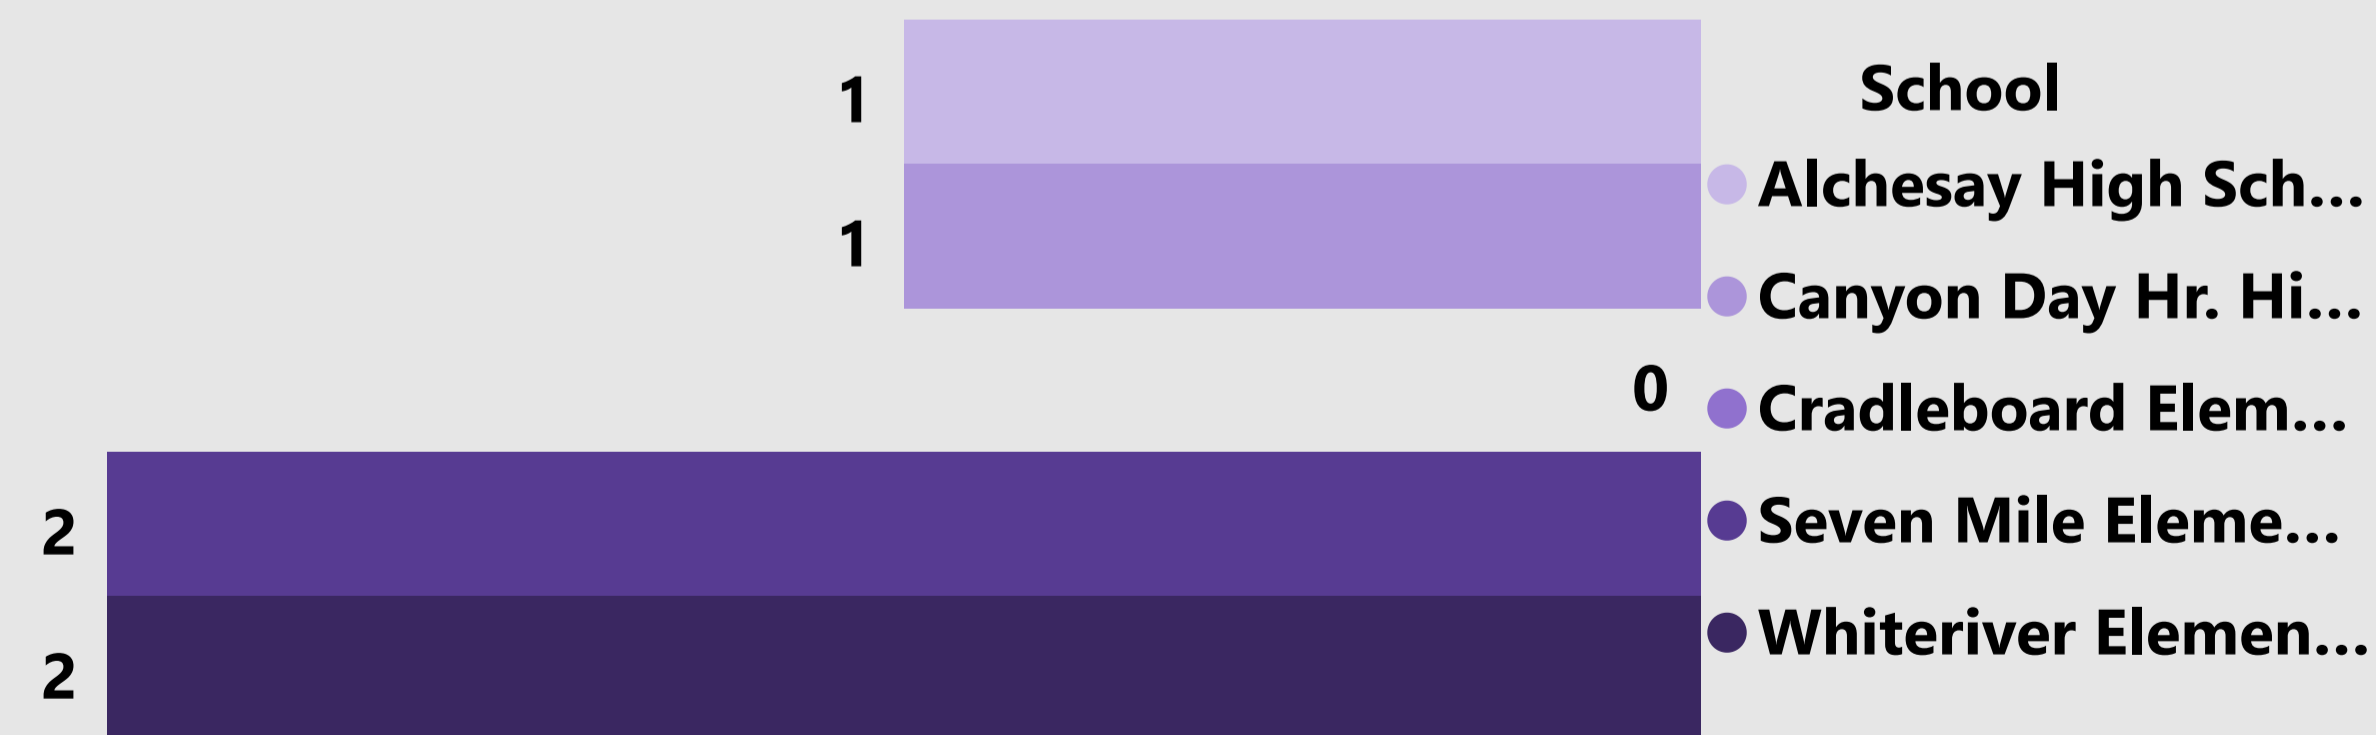

Total Number of Pools for Schools in District

Total Number of Cases for Schools in District

Total Number of Positive Pools for Schools in District

Percent positive Among In-Person Student and Staff within District