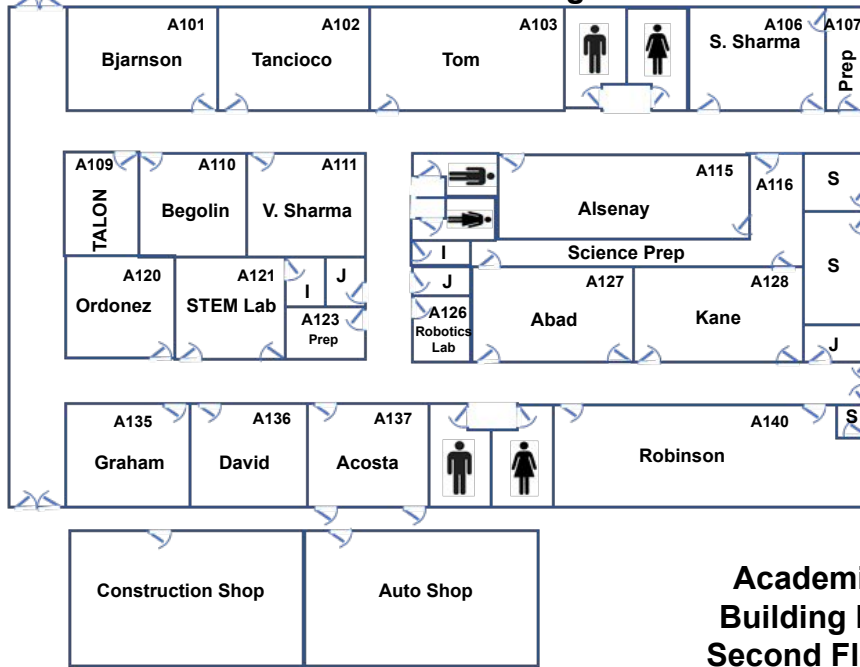

# Alchesay High School Map

**Main Office Building**

**Building C - Library**

To ABC Daycare Building

**Basketball Courts**

**Outdoor Dining Area**

**Cafeteria**

**ABC Daycare Building**

Entry from Main Campus

**Academic Building A**

**Academic Building B - First Floor**

**Academic Building B - Second Floor**

- E - Building Entry
- J - Janitorial
- S - Storage
- RR - Restroom
- I - IDF Room
- M - Maintenance or electrical
- ⊠ - Elevator
- B - Balcony